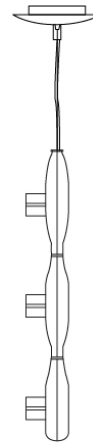

SPACE SUSPENSION

D91122

GENERAL

Series: Space
Brand: Milan
Division: Design
Mounting Type: Suspension
Mounting Location: Ceiling
Subcategory: Pendant

PHYSICAL

Shape: Abstract
Width (mm): 108
Width (in): 4 ¼
Height (mm): 730
Height (in): 28
Weight (kg): 1.4
Weight (lbs): 3
Fixture Finish: Metallic Gray
Fixture Material: Aluminum

ELECTRICAL

Number of Lamps: 3
Lamp Type: LED Retrofit
Lamp Shape: T4
Bulb Included: Bulb Not Included
Total Output Wattage (W): 9
Max. Wattage Per Lamp (W): 3
Lamp Base: G9
Input Voltage (V): 120

LED

OPTICAL

RATINGS AND CERTIFICATIONS

Certified By: CSA Certified to UL and CSA Standards
IP rating: IP20

PROJECT	_____
TYPE	_____
NOTES	_____
QUANTITY	_____
DATE	_____

108mm 4 ¼"

730mm 28 ¾"